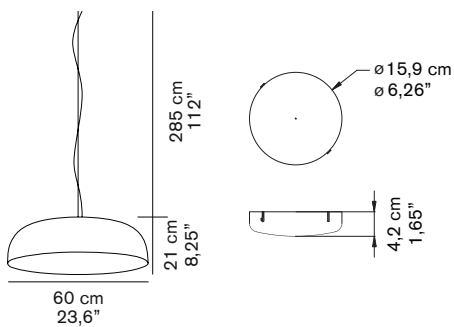

CANOPY 421

Francesco Rota
2009

Suspension lamp giving indirect fluorescent light.
Reflector and lampshade screen in lacquered metal
white, or two-colors.

DIMENSIONS

MATERIALS

aluminium

COLORS

lacquered white	RAL9003
external bronze inner white	RAL9003

BULBS

1 x max 55W - 2Gx13

MARKS

FURTHER INFORMATION

class I

white rose

transparent cable

PACKAGING

dimensions 65x65x27 cm / 25,6"x25,6"x10,6"
volume 0,114 m³ / 4,02 ft³
weight 8,5 kg / 18,7 lb

TYPE

indoor - suspension lamp

PHOTOMETRIC CURVE